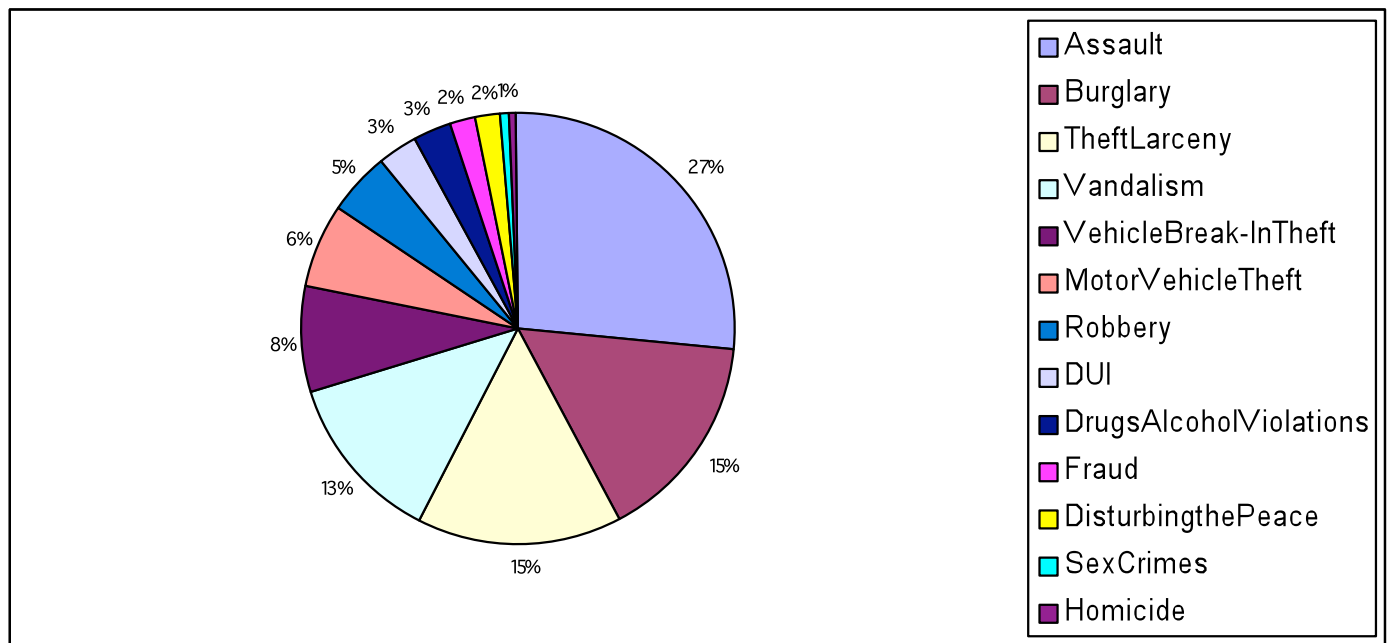

Willow Branch Apartments ³

Type	Number of Crimes
Aggravated assault	14
Burglary	12
Larceny-theft	5
Motor vehicle theft	4
Murder and non-negligent manslaughter	0
Forcible rape	0
Robbery	0
Total	35

¹ Data from 2008 Crime in the United States, FBI

² Data from CRIMETRAC and the DeKalb County Police Department (<http://www.dekalbpolice.com/crimetrac.html>)

³ Within .5 miles of address

(OVER)

Apartment Complexes with Large Refugee Populations

Apartment Complex	Address	Precincts
Willow Ridge	3548 Rockbridge Rd, Avondale Estate, GA 30002	Center Precinct, DeKalb County
Valley Brook Crossing	777 Valleybrook Xing, Decatur, GA 30033	Center Precinct, DeKalb County
Southern Pines Apartments	3564 Kensington Rd, Decatur, GA 30032	Center Precinct, DeKalb County
Kensington Station	3564 Kensington RD, Decatur, GA 30032	Center Precinct, DeKalb County
Willow Branch	833 N. Indian Creek Dr Clarkston, GA 30021	Tucker Precinct, DeKalb County
Emerald Ridge	5400 memorial Dr. Stone Mountain, GA 30083	Tucker Precinct, DeKalb County
Indian Valley Apt.	3536 Indian Creek Way Clarkston, GA 30021	Tucker Precinct, DeKalb County
Kristopher Woods	792 Jolly Ave. S Clarkston, GA 30021	Tucker Precinct, DeKalb County
Clarkston Station	3629 Montreal Creek Cir. Clarkston, GA 30021	City of Clarkston
English Oaks Apt	4133 Church St. Clarkston, GA 30021	City of Clarkston
Carriage Oaks Apt.	4352 E. Ponce De Leon Ave Clarkston GA 30021	City of Clarkston
Indian Creek Apt.	928 North Indian Creek Drive. Clarkston, GA 30021	City of Clarkston

Snapshot of Crime within 2 miles of Clarkston Station Apt. 10/09/2009 – 10/15/2009

¹ Data from CRIMETRAC and the DeKalb County Police Department (<http://www.dekalbpolice.com/crimetrac.html>)